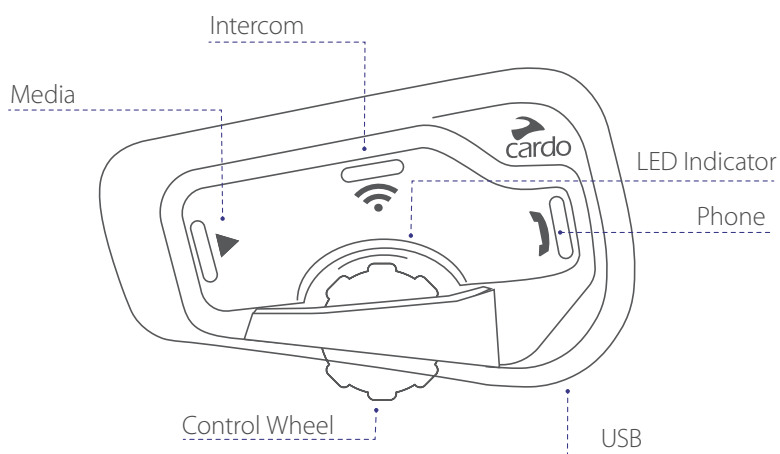

FREECOM 4+

The ultimate 4-way Bluetooth communication system

Up to 4 way communication at the greatest distance

Giving riders the best range on the road with the best speakers- sound by JBL

So many features you almost forget the FREECOM4+ is also aerodynamic

20mm from top to bottom and packed with GPS, Natural Voice Operation, radio, Universal Bluetooth Connectivity, and so much more

FREECOM 4+

The ultimate 4-way Bluetooth communication system

4 Way Bike to Bike Bluetooth Communication System

Slimmest Communicator

Only 20mm top-to-bottom. FREECOM 4+ aerodynamic design and low wind noise makes the other Bluetooth headsets look like blunt tools

Waterproof

No matter what you throw at it, your waterproof FREECOM 4+ will take the beating from water to keep you connected

Specs.

General	Intercom	Dimensions	Connectivity
Compatibility Universal	Range Bluetooth intercom: up to 1.2 km / 0.8 mi	Main Unit Height: 49mm Length: 79mm Depth: 20mm Weight: 34g	2 channels for mobile phone and GPS Bluetooth 4.1 Headset Profile (HSP) Hands-Free Profile (HFP)
Operating Temperature -20°C / - 55°F	Audio Automatic Volume Control Sound by JBL Multilingual status announcements	Speakers Diameter: 40mm Depth: 9.2mm	Advanced Audio Distribution Profile (A2DP) Audio Video Remote Control Profile (AVRCP)
FM Radio Operating Frequencies: 76 -108 MHz RDS - Radio Data System 6 preset station memory	Battery Capacity 600mAh Talk Time 13 hours Standby Time 1 week Charging Time 4 hours		Certificates CE FCC / IC BT SIG TELEC
Firmware Upgrades Available			
Device Customization Cardo Connect App			