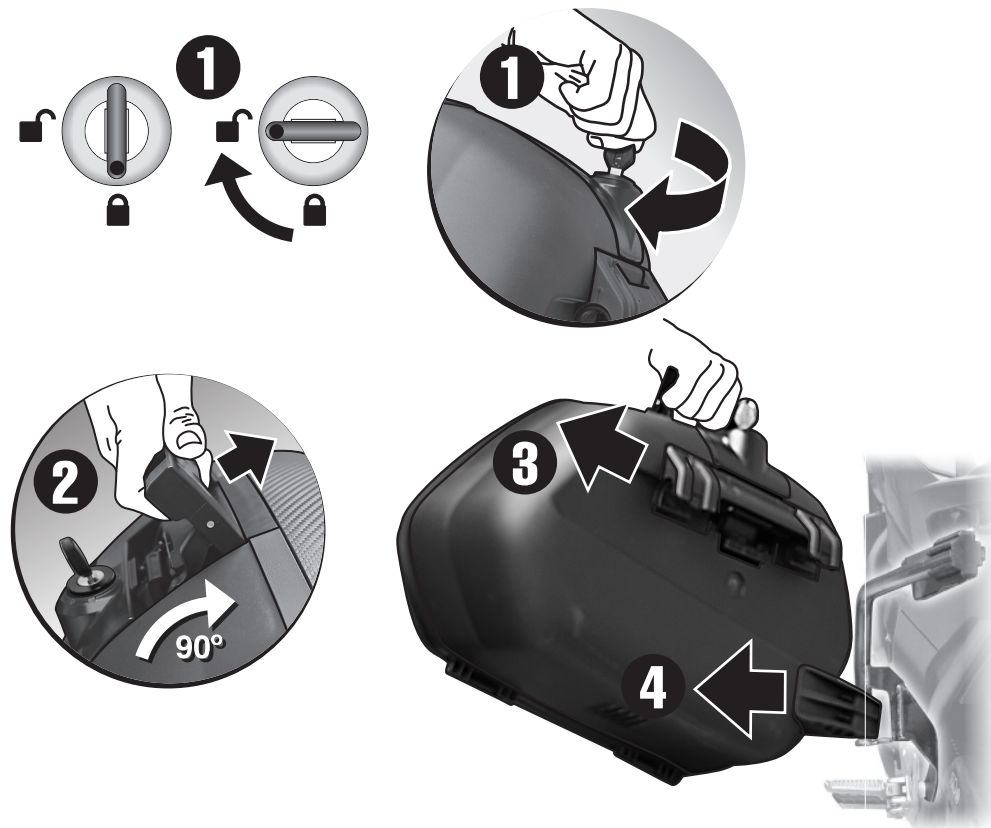

Release

SH35 - SH36
ALUMINIUM

Accessories (Optional)

Colour cover
Compatible **SH36**
Ref. D1B36EXX

Red Reflector
Compatible **SH36**
Ref. D1B36CAR

Inner bag
Compatible **SH35 - SH36**
ALUMINIUM
Ref. X01B36

Open

Close

Assembly

FAQ's and more information

SH35 aluminium

SH36

One key
For three cases

Component included