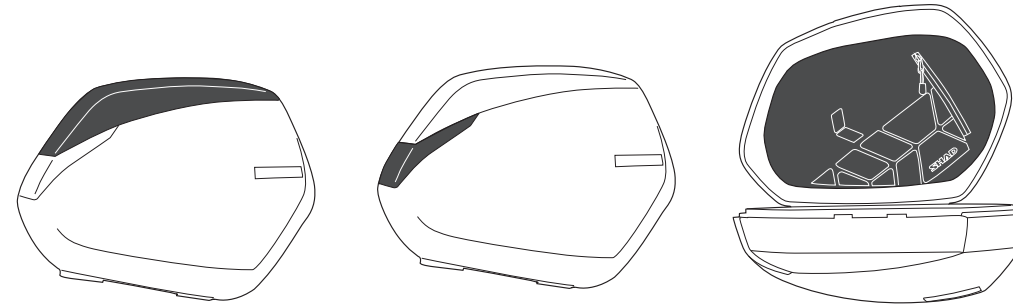

Release

SH35 - SH36
ALUMINIUM

Accessories (Optional)

Colour cover
Compatible **SH36**
Ref. D1B36EXX

Red Reflector
Compatible **SH36**
Ref. D1B36CAR

Inner bag
Compatible **SH35 - SH36**
ALUMINIUM
Ref. X01B36

Included 3rd cylinder for
TOP CASE 2019 and after
SH48 / SH58X / SH59X

SH35 - SH36
ALUMINIUM