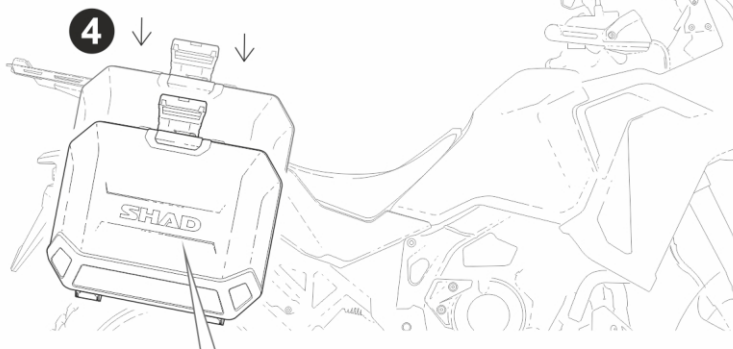

LOCK INSTALLATION

VIDEO

OPEN

CLOSE

MORE INFO

ASSEMBLY

RELEASE

300
trees planted
in our SHAD forest