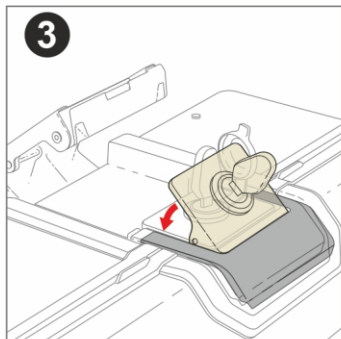

LOCK INSTALLATION

VIDEO

OPEN

CLOSE

MORE INFO

ASSEMBLY

RELEASE

300
trees planted
in our SHAD forest