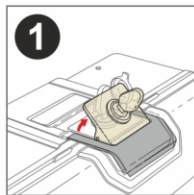

LOCK INSTALLATION

VIDEO

OPEN

CLOSE

MORE INFO

ASSEMBLY

RELEASE

300
trees planted
in our SHAD forest