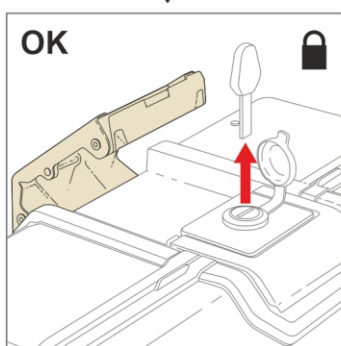

LOCK INSTALLATION

VIDEO

OPEN

CLOSE

MORE INFO

ASSEMBLY

RELEASE

300
trees planted
in our SHAD forest