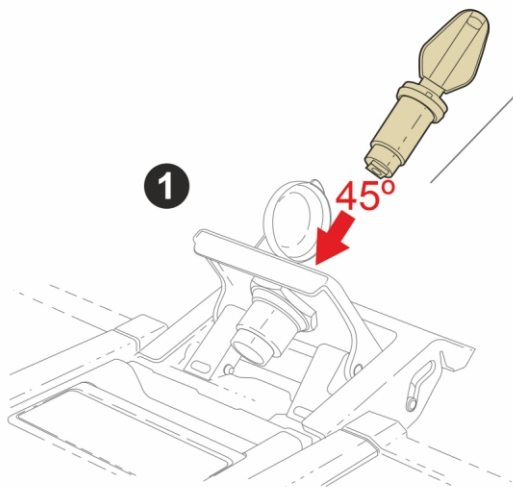

LOCK INSTALLATION

VIDEO