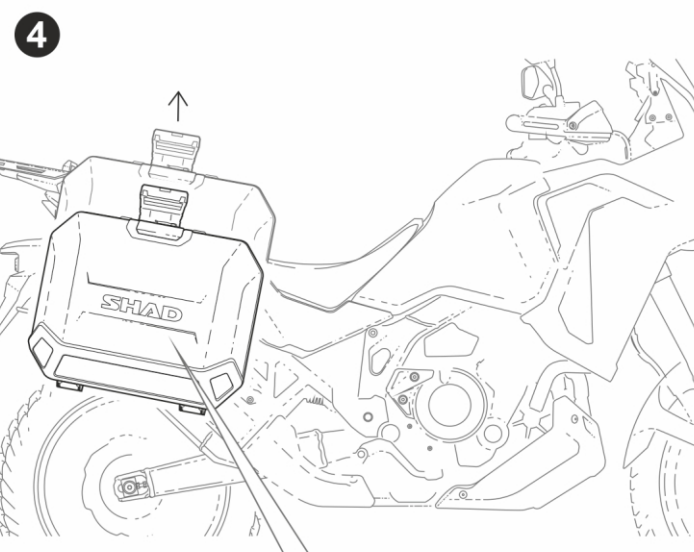

LOCK INSTALLATION

VIDEO

OPEN

CLOSE

MORE INFO

ASSEMBLY

RELEASE

300
trees planted
in our SHAD forest