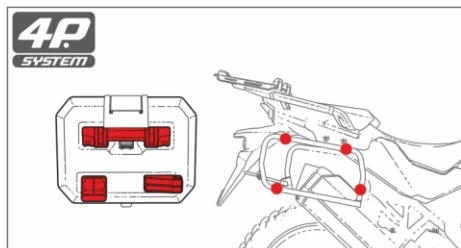

LOCK INSTALLATION

VIDEO

OPEN

CLOSE

MORE INFO

ASSEMBLY

RELEASE

300
trees planted
in our SHAD forest