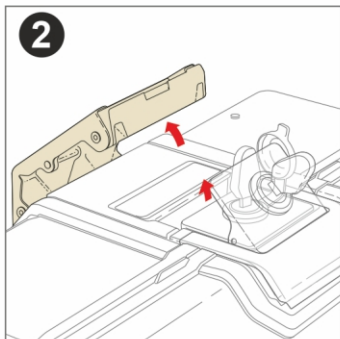

LOCK INSTALLATION

VIDEO

OPEN

CLOSE

MORE INFO

ASSEMBLY

RELEASE

300
trees planted
in our SHAD forest