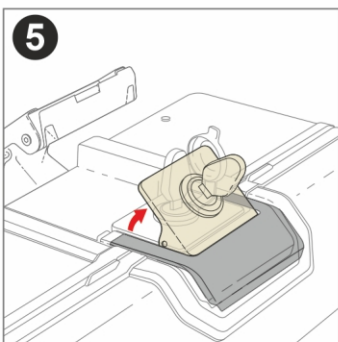

LOCK INSTALLATION

VIDEO

OPEN

CLOSE

MORE INFO

ASSEMBLY

RELEASE

300
trees planted
in our SHAD forest