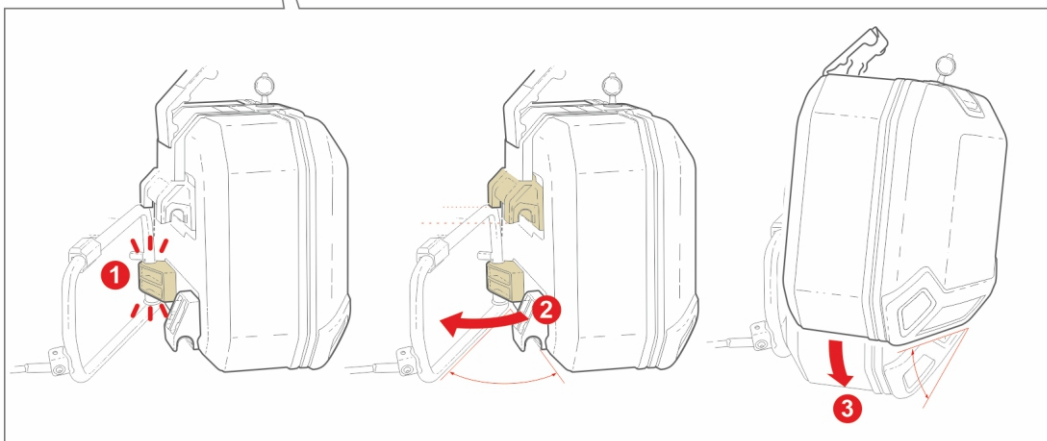

LOCK INSTALLATION

VIDEO

OPEN

CLOSE

MORE INFO

ASSEMBLY

RELEASE

300
trees planted
in our SHAD forest