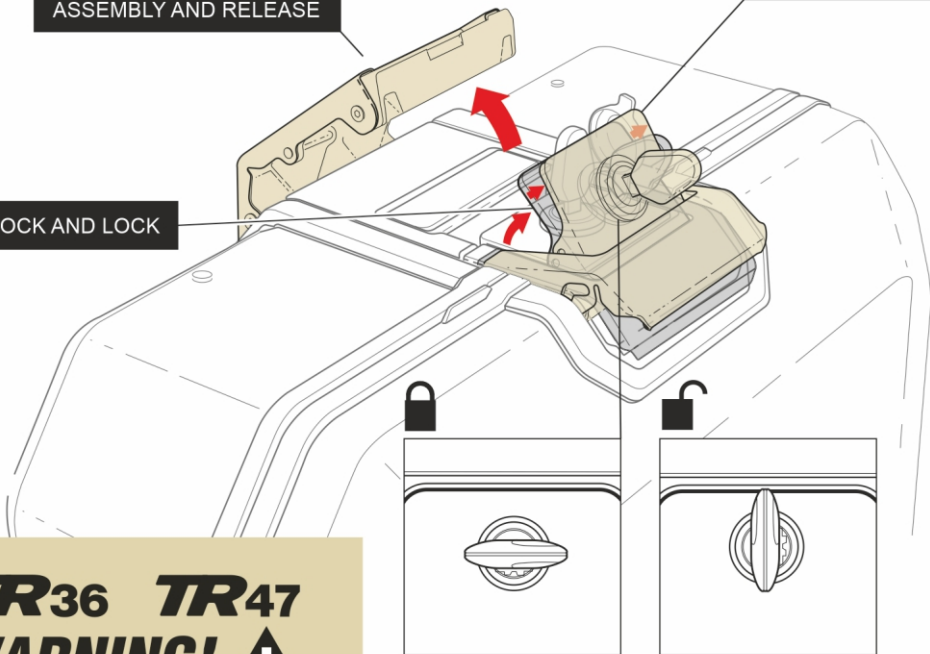

RIGHT D0TR47100R
LEFT D0TR47100L

USER GUIDE

WWW.SHAD.ES

Code: 501968 - edition: 1

TERRA LOCK SYSTEM

PATENT PENDING

INTEGRATED CARRYING HANDLE

ASSEMBLY AND RELEASE

OPEN AND CLOSE

UNLOCK AND LOCK

TR36 TR47
WARNING! 

CARE AND MAINTENANCE

URL: <http://ugr.to/g0yt>

1 M. MINIMUM DISTANCE WITH POWER WASHER.

MAXIMUM WEIGHT AND USE EVEN DISTRIBUTION INSIDE CASES.

MAXIMUM SPEED, CHECK LOCAL LAWS.