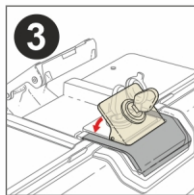

LOCK INSTALLATION

VIDEO

OPEN

CLOSE

MORE INFO

ASSEMBLY

RELEASE

300
trees planted
in our SHAD forest