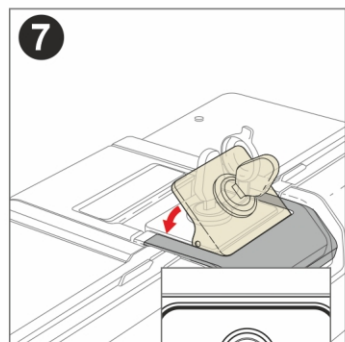

LOCK INSTALLATION

VIDEO

OPEN

CLOSE

MORE INFO

ASSEMBLY

RELEASE

300
trees planted
in our SHAD forest