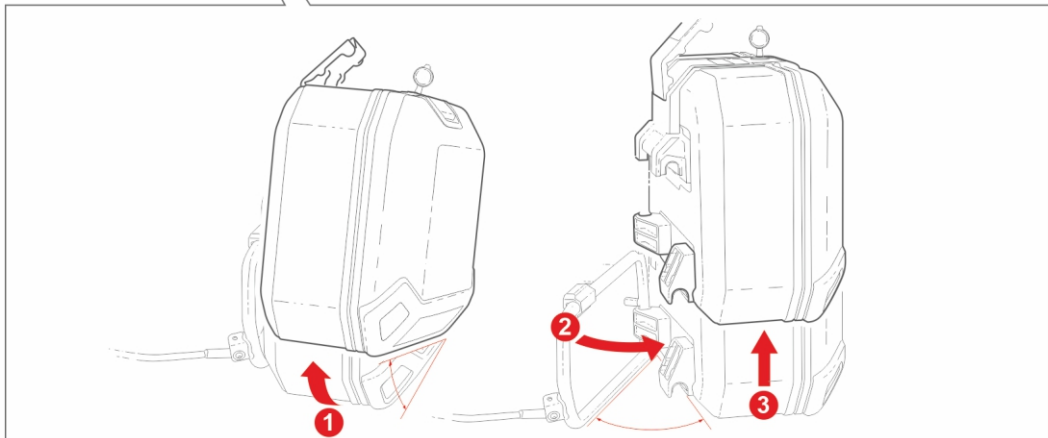

LOCK INSTALLATION

VIDEO

OPEN

CLOSE

MORE INFO

ASSEMBLY

RELEASE

300
trees planted
in our SHAD forest