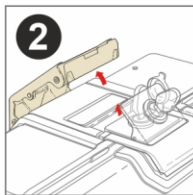

LOCK INSTALLATION

VIDEO

OPEN

CLOSE

MORE INFO

ASSEMBLY

RELEASE

300
trees planted
in our SHAD forest