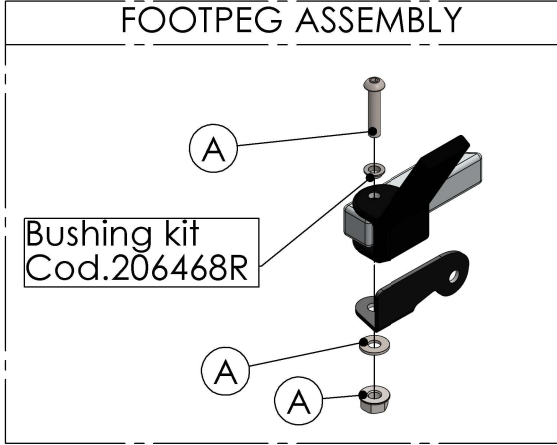

Db-killer N°52B  
Cod.308437801R

Carbon end cap set  
Cod.308494701R

End cap set  
Cod.308442711R

Muffler clamp  
Cod.3014271561R

Outer sleeve  
replacement kit  
Cod.0814124004R

Muffler repack kit  
Cod.414205R

Muffler Kit  
Cod.3014129481R

53 mm MANIFOLD  
CLAMP  
Cod.300053531R

Manifold kit  
Cod.3014271202R

Muffler clamp  
Cod.306958505R

Belts and rivets kit  
Cod.088442012R

Spring and rubber  
replacement kit  
Cod.303949001R

Carbon cover kit  
Cod.3014271001R

**ART. 14271E SPARE PARTS**

GSX-S 1000 / GSX-S 1000 F

(A) FITTING KIT Cod. 3014271601R