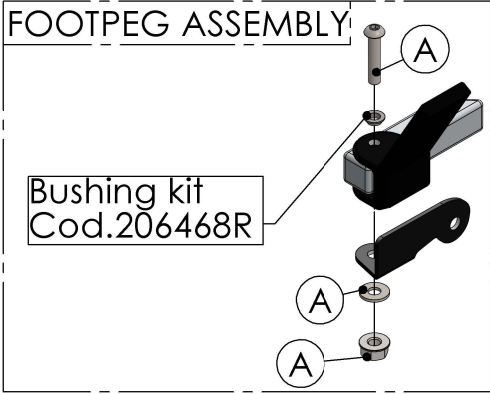

Db-killer N°52B
Cod.308437801R

Carbon end cap set
Cod.308494701R

End cap set
Cod.308442711R

Sticker kit
Cod.206733R

Muffler repack kit
Cod.414205R

Muffler clamp
Cod.3014271561R

Muffler Kit
Cod.3014129482R

53 mm MANIFOLD CLAMP
Cod.300053531R

ART. 14272E SPARE PARTS

GSX-S 1000 / GSX-S 1000 F

(A) FITTING KIT Cod. 3014271601R