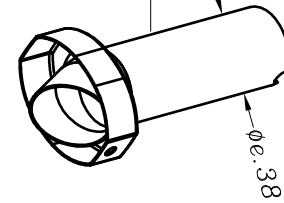

NOTE:

Permanently remove a rubber insert from its seat on the right footrest-passenger and replace it with the "LeoVince" spacers Aluminium.

dB-killer n.52 Cod.308421801
(supplied in the packaging)

Aluminum spacer (for bracket)
Cod.205771

A

Aluminium bracket
Cod.088598001

Pipe DX Inox n.967
CALIBRATED CONNECTION:
_ Internal dm: 48,5mm
_ Useful depth: 50mm

2 Allen screw M6x25

Strap-in stainless
Ø51

SUZUKI GSX-R 1000 i.e. ('12/'16)

*Art. 8599S Slip-on SBK "FACTORY S" - INOX - Passaggio STANDARD
OMOLOGATO "EVOLUTION II"*