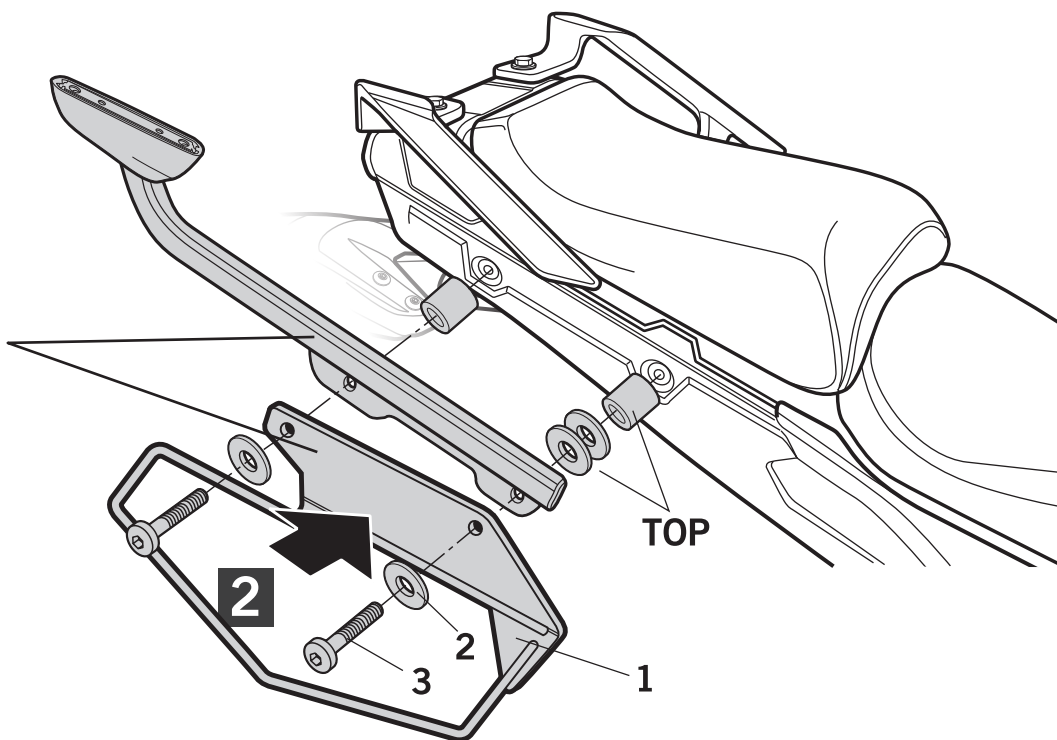

F

Ne pas serrer les vis avant d'être sûr que le KIT est correctement monté et ajusté.

ATTENTION: For a full equip assembly, mount the top master before the Side Bag Holder.

IMPORTANT: Based on European models. For compatibility with models in other continents, check www.shad.es

TOP MASTER
+
SIDE BAG
HOLDER

TOP MASTER
+
SIDE BAG
HOLDER